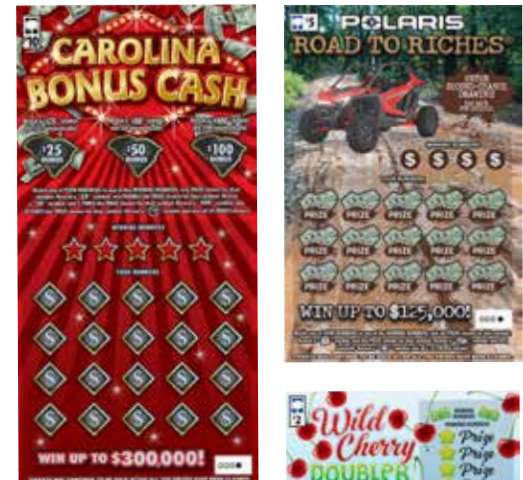

New Games

Scheduled to launch Tues., April 13:

Scheduled to launch Tues., April 20: