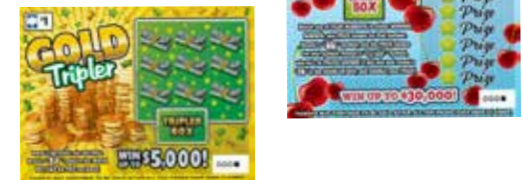

Launch dates and tickets are subject to change. Artwork shown is not necessarily representative of final product.

Ticket Alerts

LAST DAY TO SELL

- Wed., April 7: Queen of Hearts (#1192), King of Spades (#1193), Cherry Blast (#1242) & $200K Cash (#1256)
- Wed., April 14: Lucky Win (#1233)
- Wed., April 21: Mighty Jumbo Bucks (#1228) & Money Bag Multiplier (#1258)
- Wed., April 28: Loteria (#1208), Carolina Black Emerald (#1238), Merry Money (#1249) & Hit $100 (#1255)

LAST DAY TO RETURN

- Fri., April 2: Fabulous Fortunes (#1200) & Wrapped in Gold (#1251)
- Fri., April 9: Hit $50 (#1245)
- Fri., April 30: Extra Play (#1244) & Stocking Stuffer (#1250)

LAST DAY TO REDEEM

- Tues., April 6: Million Dollar Mega Multiplier (#1194)
- Tues., April 13: Electric 8s (#1139) & Money Mayhem (#1211)
- Tues., April 20: Wild Cash (#1201) & Triple Luck (#1230)
- Tues., April 27: Bonus PayDay (#1235)

SELLING Points

Lottery Retailer Newsletter

April 2021 Vol. 21, No. 10

sceducationlottery.com

DOWNLOAD THE PLAYERS' CLUB APP!

AVAILABLE APRIL 13

Download on the App Store | ANDROID APP ON Google play

Selling Points is published monthly by SCEL. Every effort is made to ensure the information presented is accurate. Due to print lead times and delivery, certain information may not be the finalized product or version. For questions about this publication, call 803-737-4419.

18+ DO NOT sell lottery tickets to any person under the age of 18. A player must be at least 18 years of age to purchase a ticket.

P.O. BOX 11949 • COLUMBIA, SC • 29211-1949

HOLIDAY CLOSING: Monday, May 31, 2021 - SCEL and our delivery partners will be closed to observe Memorial Day. Tickets ordered on Fri., May 28 will be delivered on Tues., June 1.